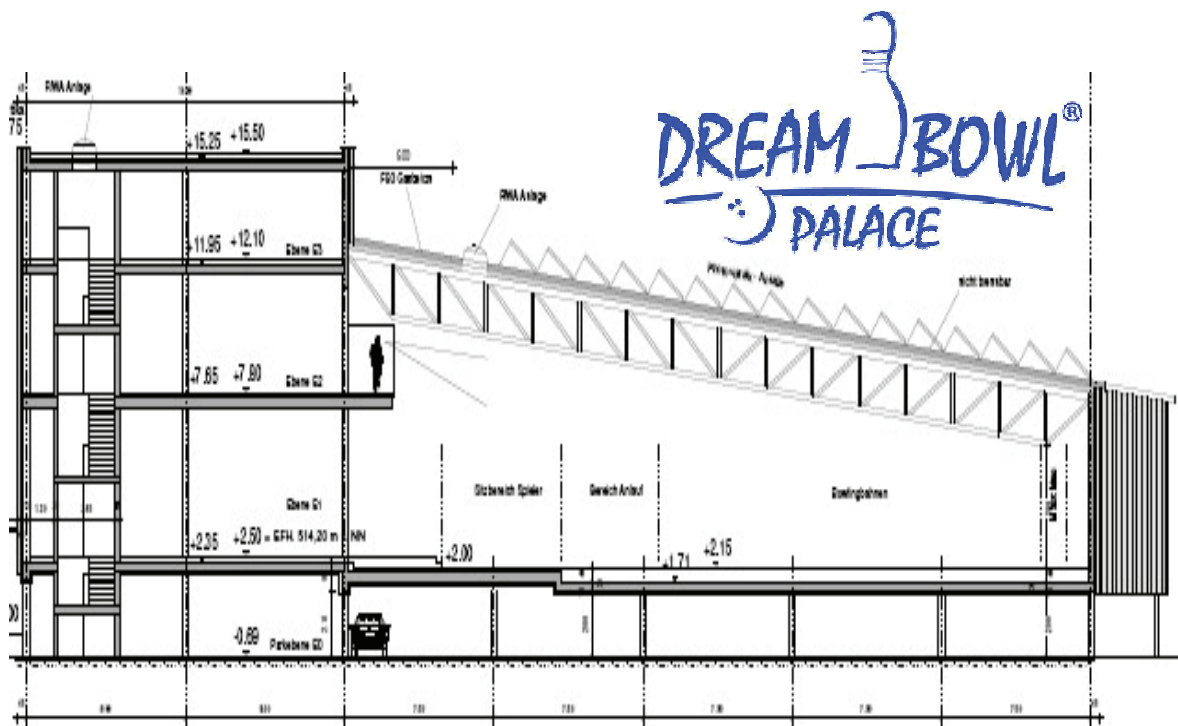

It has been built according to up-to-date standards, especially including air-conditioning and humidity control for the comfort of the players, coaches and spectators as well as for the best possible playing conditions. The centre has three floors with a total floor space of approx. 8,000 square meters, an outside terrace and an additional parking area for 220 vehicles. Elevators will connect all floors with the parking area.

The first floor with approx. 5,000 square meters covers all bowling lanes and a large area for spectators as well as the bowling bistro. A restaurant and conference rooms are situated on the second floor, while the pro shop is available on the third floor.

Dream-Bowl Palace will be opened on 15th December 2009. More information on the centre will then be available at www.dreambowl.de

The Centre address will be: Dream-Bowl Palace, Apianstr. 9, 85774 Unterföhring, Germany. Phone +49 89 4524425-25, Fax +49 89 4524425-24, palace@dreambowl.de.

A variety of food and refreshments will be available at reasonable prices. Spectators will have the choice to follow the competition next to the lanes, to have a look at it from upstairs or to move to quieter areas in or outside the Centre. In total, there will be capacity for at least 500 spectators.